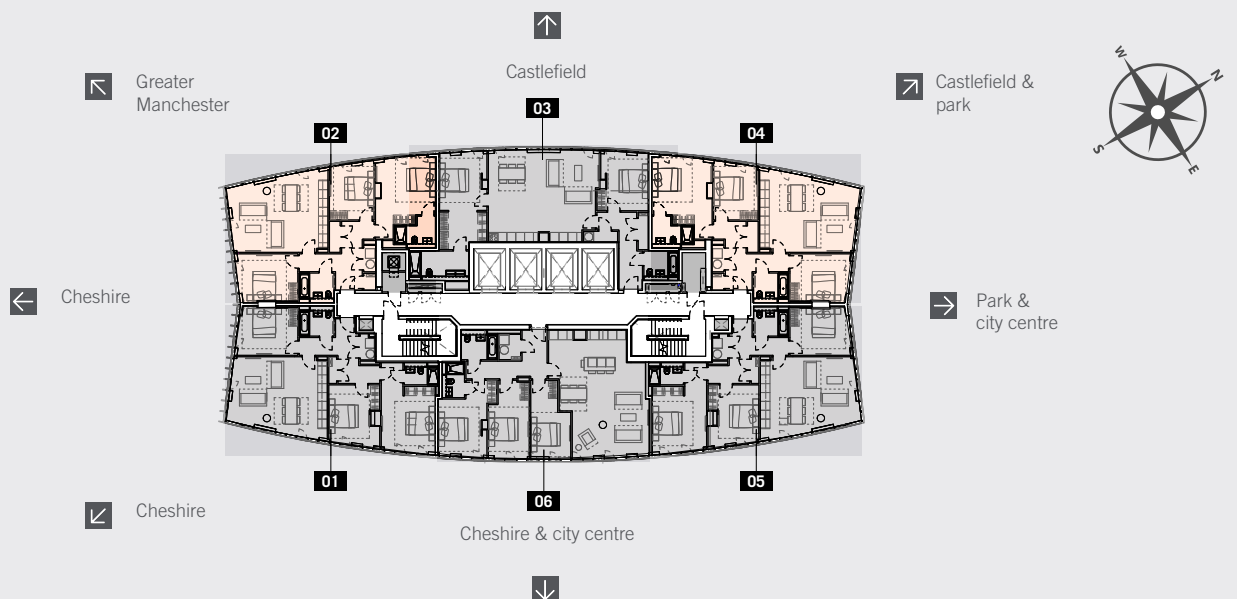

# Three Bedroom Lux Apartments - 02 & 04

THE BLADE  
MANCHESTER, UK

Total Size (Sqft)

1,168

46<sup>TH</sup> FLOOR

# Two Bedroom Lux Apartment - 03

THE BLADE  
MANCHESTER, UK

Total Size (Sqft)

1,164

46<sup>TH</sup> FLOOR

# Three Bedroom Lux Apartment - 06

THE BLADE  
MANCHESTER, UK

Total Size (Sqft)

1,250