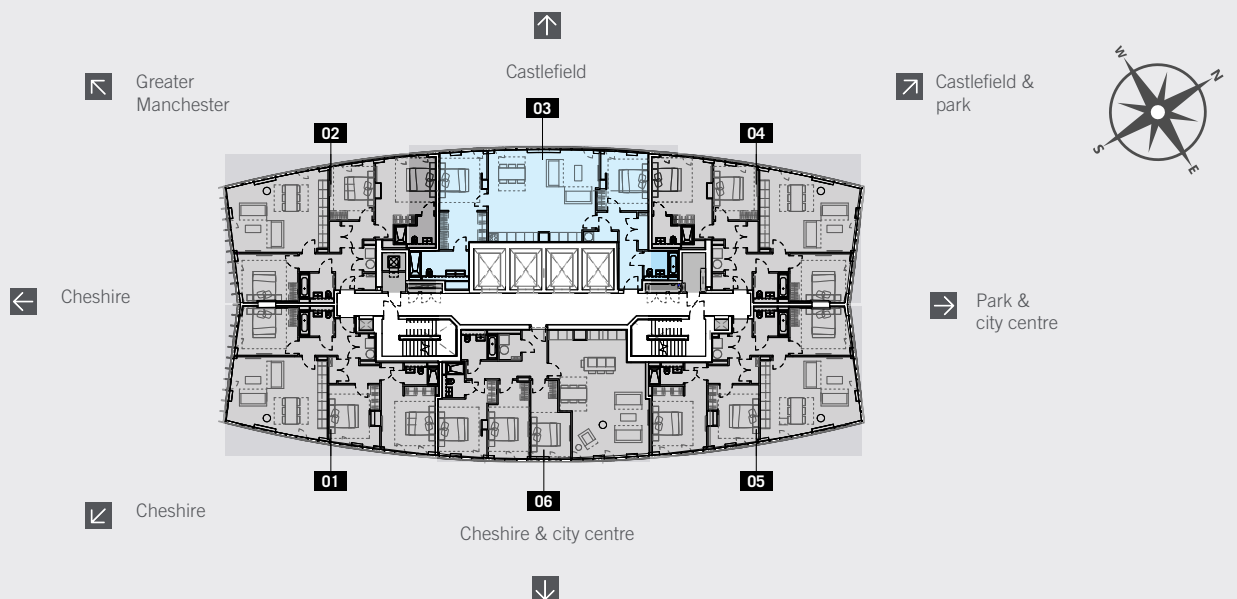

# Three Bedroom Lux Apartments - 02 & 04

THE BLADE  
MANCHESTER, UK

Total Size (Sqft)

1,168

46<sup>TH</sup> FLOOR

# Two Bedroom Lux Apartment - 03

THE BLADE  
MANCHESTER, UK

Total Size (Sqft)

1,164

46<sup>TH</sup> FLOOR

# Three Bedroom Lux Apartment - 06

THE BLADE  
MANCHESTER, UK

Total Size (Sqft)

1,250