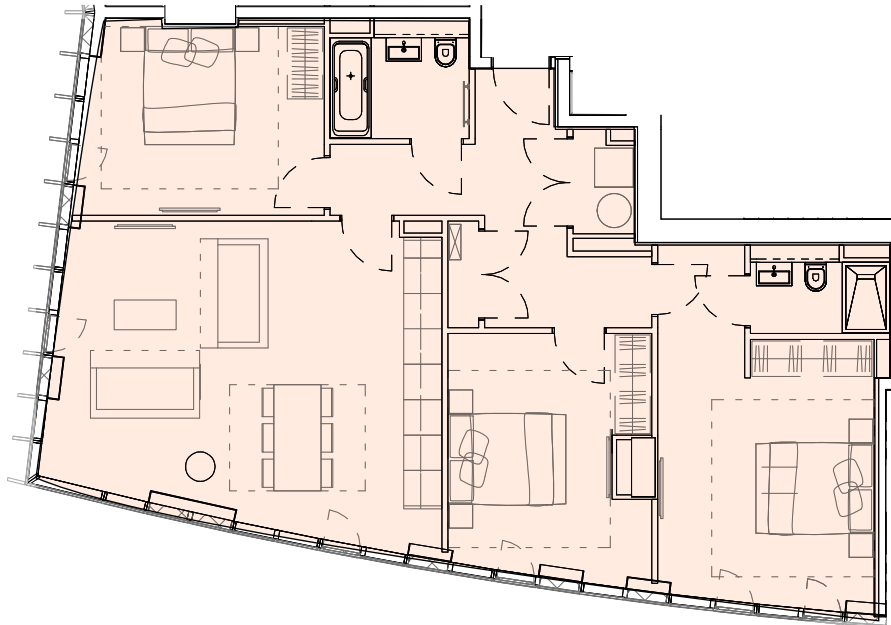

46<sup>TH</sup> FLOOR

# Three Bedroom Lux Apartments - 01 & 05

THE BLADE  
MANCHESTER, UK

Total Size (Sqft)

1,153

46<sup>TH</sup> FLOOR

# Three Bedroom Lux Apartments - 02 & 04

THE BLADE  
MANCHESTER, UK

Total Size (Sqft)

1,168

46<sup>TH</sup> FLOOR

# Two Bedroom Lux Apartment - 03

THE BLADE  
MANCHESTER, UK

Total Size (Sqft)

1,164

46<sup>TH</sup> FLOOR