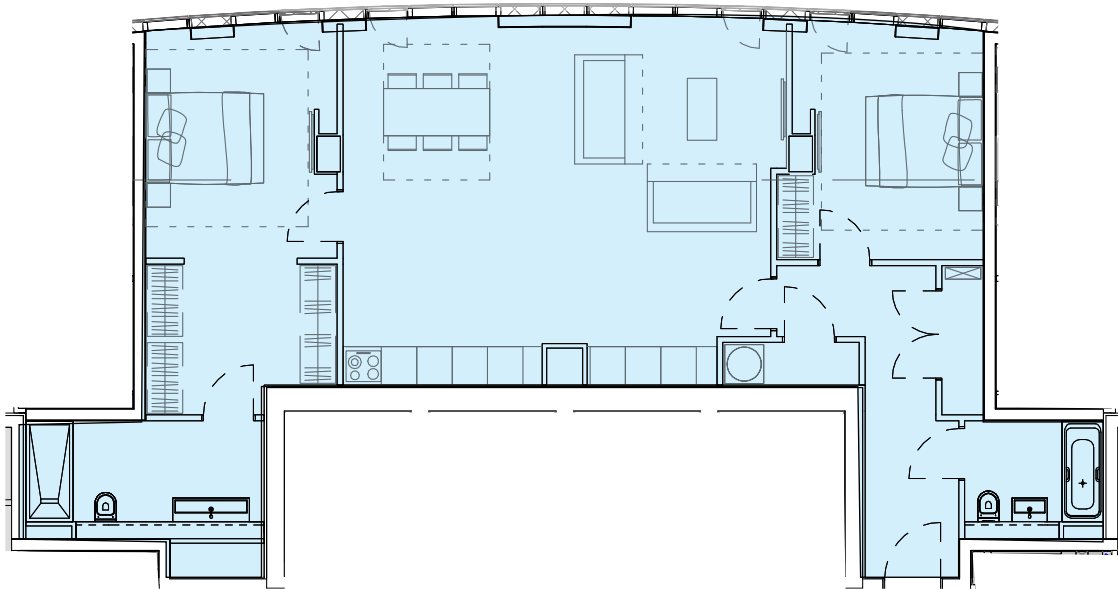

# Three Bedroom Lux Apartments - 02 & 04

THE BLADE  
MANCHESTER, UK

Total Size (Sqft)

1,168

46<sup>TH</sup> FLOOR

# Two Bedroom Lux Apartment - 03

THE BLADE  
MANCHESTER, UK

Total Size (Sqft)

1,164

46<sup>TH</sup> FLOOR

# Three Bedroom Lux Apartment - 06

THE BLADE  
MANCHESTER, UK

Total Size (Sqft)

1,250