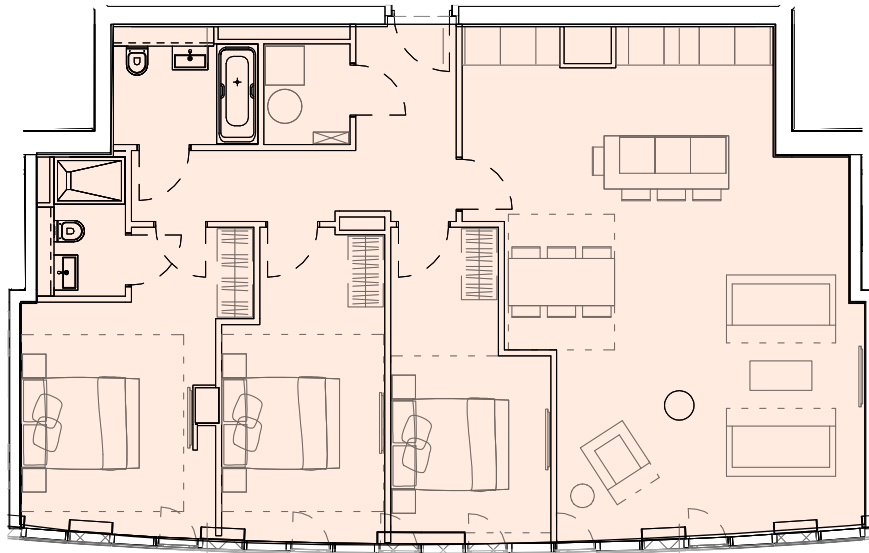

# Two Bedroom Lux Apartment - 03

THE BLADE  
MANCHESTER, UK

Total Size (Sqft)

1,164

46<sup>TH</sup> FLOOR

# Three Bedroom Lux Apartment - 06

THE BLADE  
MANCHESTER, UK

Total Size (Sqft)

1,250