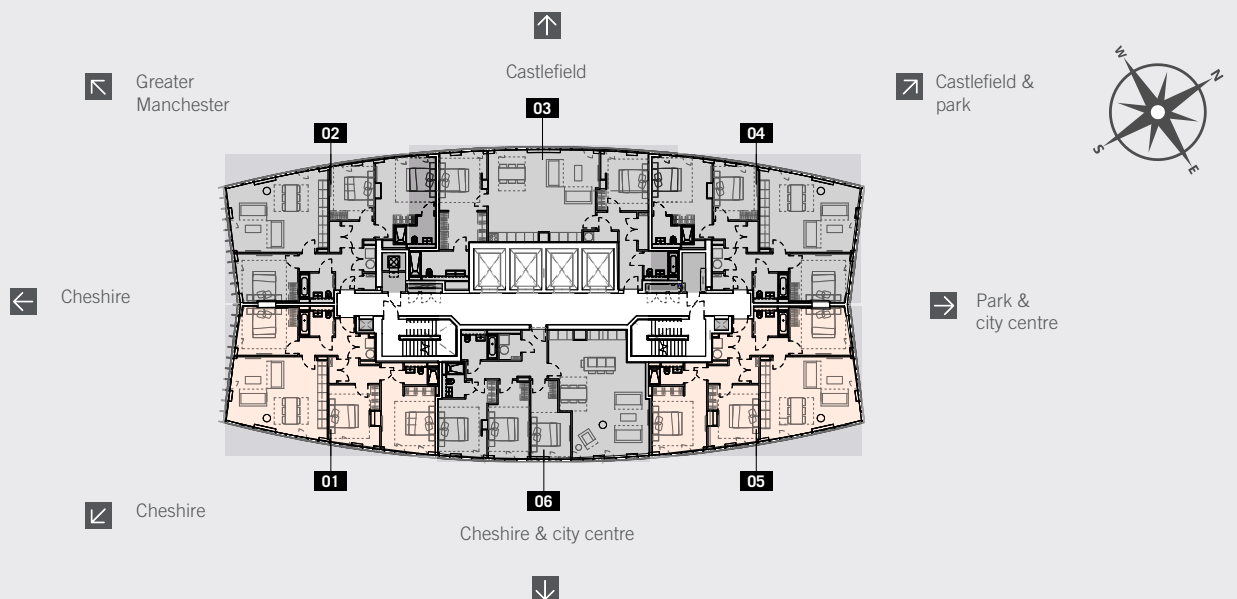

# Three Bedroom Lux Apartments - 01 & 05

THE BLADE  
MANCHESTER, UK

Total Size (Sqft)

1,153

46<sup>TH</sup> FLOOR

# Three Bedroom Lux Apartments - 02 & 04

THE BLADE  
MANCHESTER, UK

Total Size (Sqft)

1,168

46<sup>TH</sup> FLOOR

# Two Bedroom Lux Apartment - 03

THE BLADE  
MANCHESTER, UK

Total Size (Sqft)

1,164

46<sup>TH</sup> FLOOR

# Three Bedroom Lux Apartment - 06

THE BLADE  
MANCHESTER, UK

Total Size (Sqft)

1,250