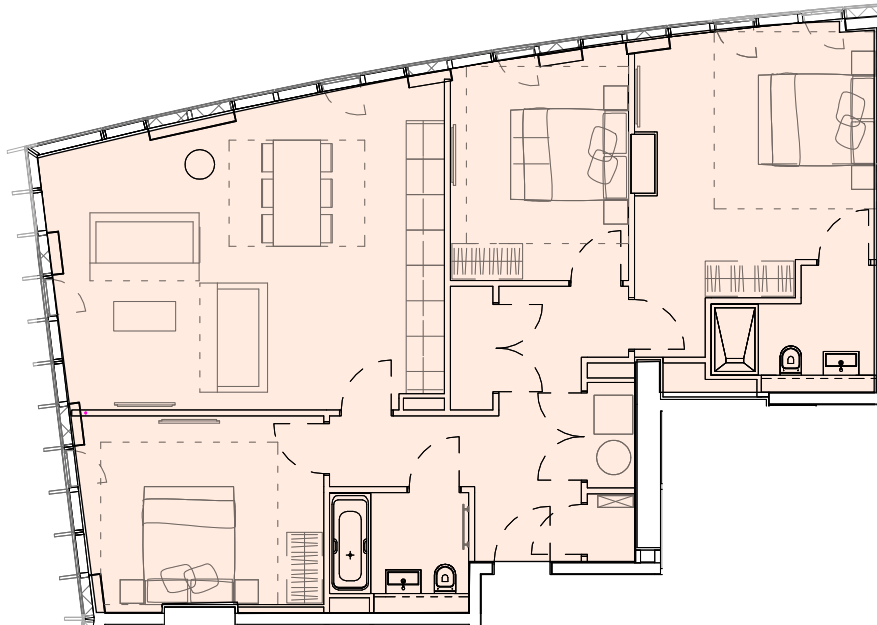

# Three Bedroom Lux Apartments - 01 & 05

THE BLADE  
MANCHESTER, UK

Total Size (Sqft)

1,153

46<sup>TH</sup> FLOOR

# Three Bedroom Lux Apartments - 02 & 04

THE BLADE  
MANCHESTER, UK

Total Size (Sqft)

1,168

46<sup>TH</sup> FLOOR

# Two Bedroom Lux Apartment - 03

THE BLADE  
MANCHESTER, UK

Total Size (Sqft)

1,164

46<sup>TH</sup> FLOOR