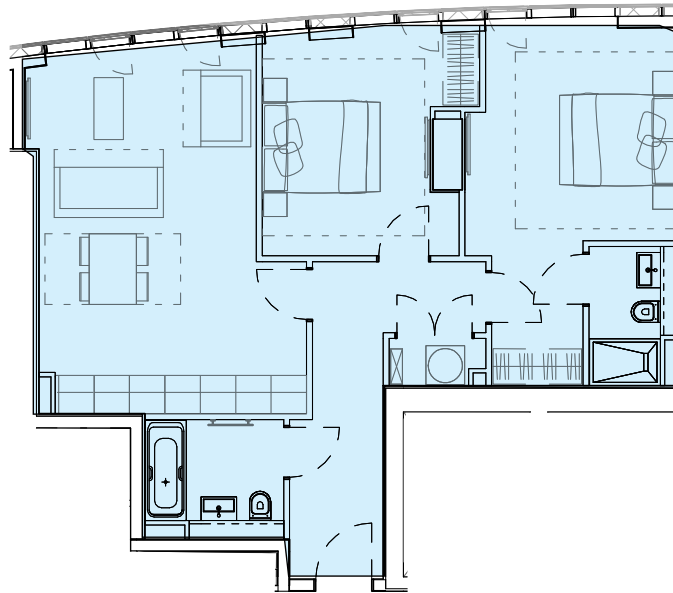

# Two Bedroom Apartments - 02 & 05

THE BLADE  
MANCHESTER, UK

Total Size (Sqft)

878

12<sup>TH</sup> – 15<sup>TH</sup> FLOOR

# Two Bedroom Apartments - 03 & 04

THE BLADE  
MANCHESTER, UK

Total Size (Sqft)

840

12<sup>TH</sup> – 15<sup>TH</sup> FLOOR

# One Bedroom Apartment - 07

THE BLADE  
MANCHESTER, UK

Total Size (Sqft)

575

12<sup>TH</sup> – 15<sup>TH</sup> FLOOR