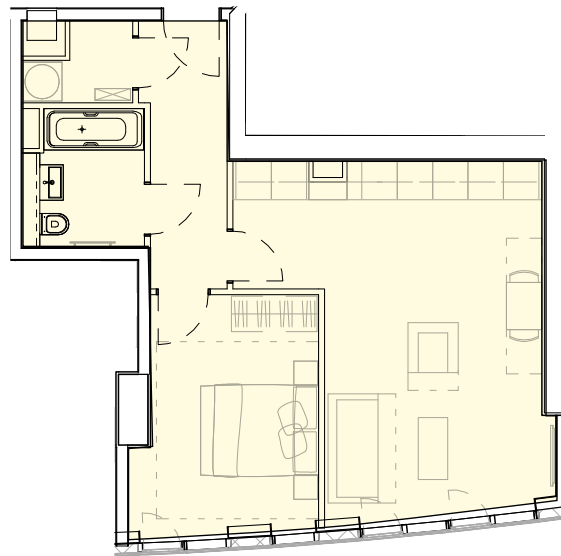

# Two Bedroom Apartments - 03 & 04

THE BLADE  
MANCHESTER, UK

Total Size (Sqft)

840

12<sup>TH</sup> – 15<sup>TH</sup> FLOOR

# One Bedroom Apartment - 07

THE BLADE  
MANCHESTER, UK

Total Size (Sqft)

575

12<sup>TH</sup> – 15<sup>TH</sup> FLOOR