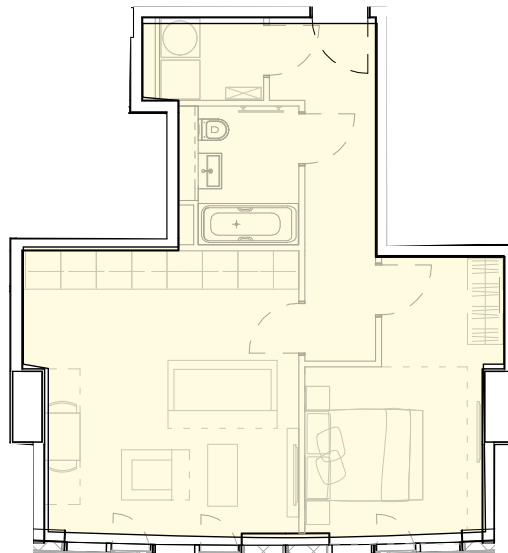

# One Bedroom Apartment - 07

THE BLADE  
MANCHESTER, UK

Total Size (Sqft)

575

12<sup>TH</sup> – 15<sup>TH</sup> FLOOR

# One Bedroom Apartment - 08

THE BLADE  
MANCHESTER, UK

Total Size (Sqft)

561

12<sup>TH</sup> – 15<sup>TH</sup> FLOOR