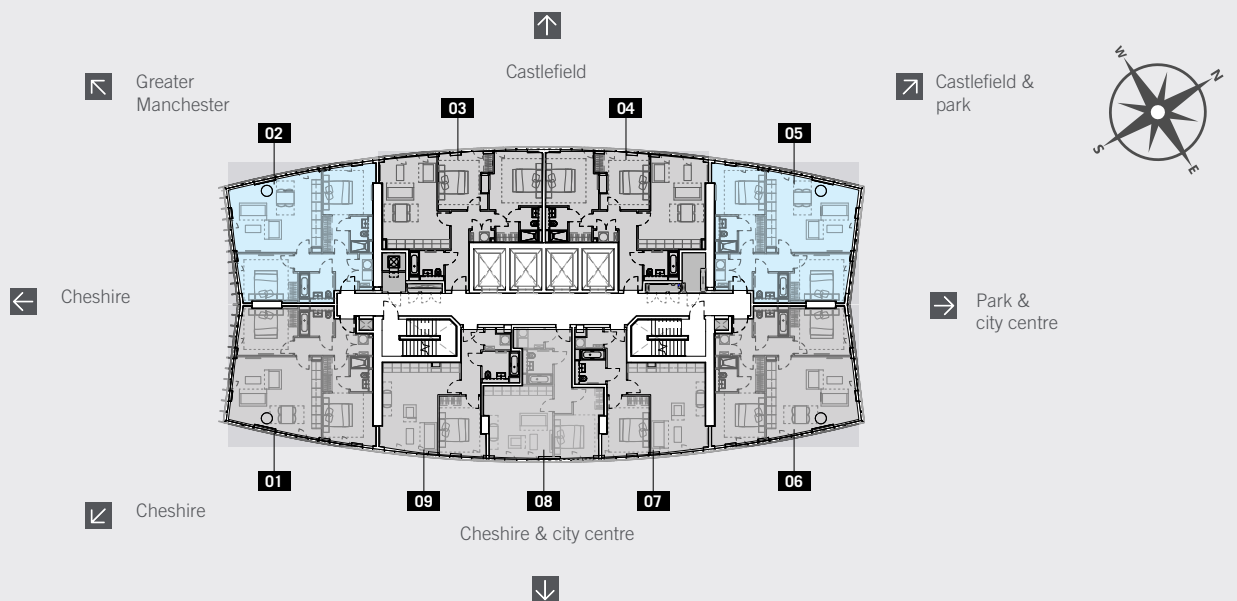

# Two Bedroom Apartments - 02 & 05

THE BLADE  
MANCHESTER, UK

Total Size (Sqft)

878

12<sup>TH</sup> – 15<sup>TH</sup> FLOOR