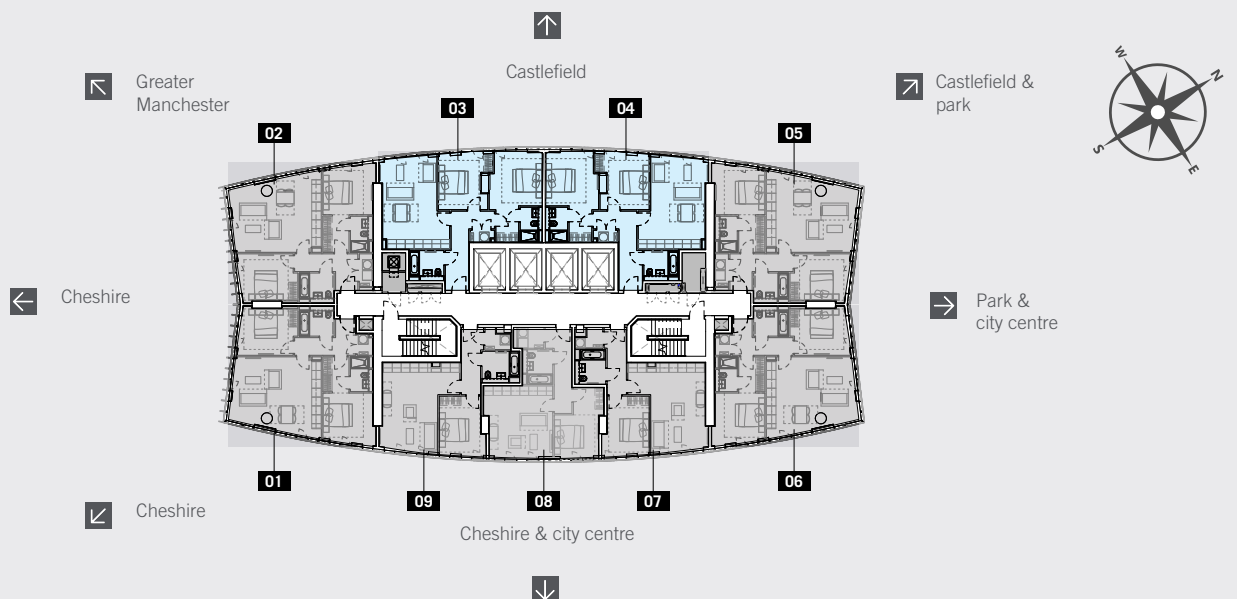

# Two Bedroom Apartments - 03 & 04

THE BLADE  
MANCHESTER, UK

Total Size (Sqft)

840

12<sup>TH</sup> – 15<sup>TH</sup> FLOOR