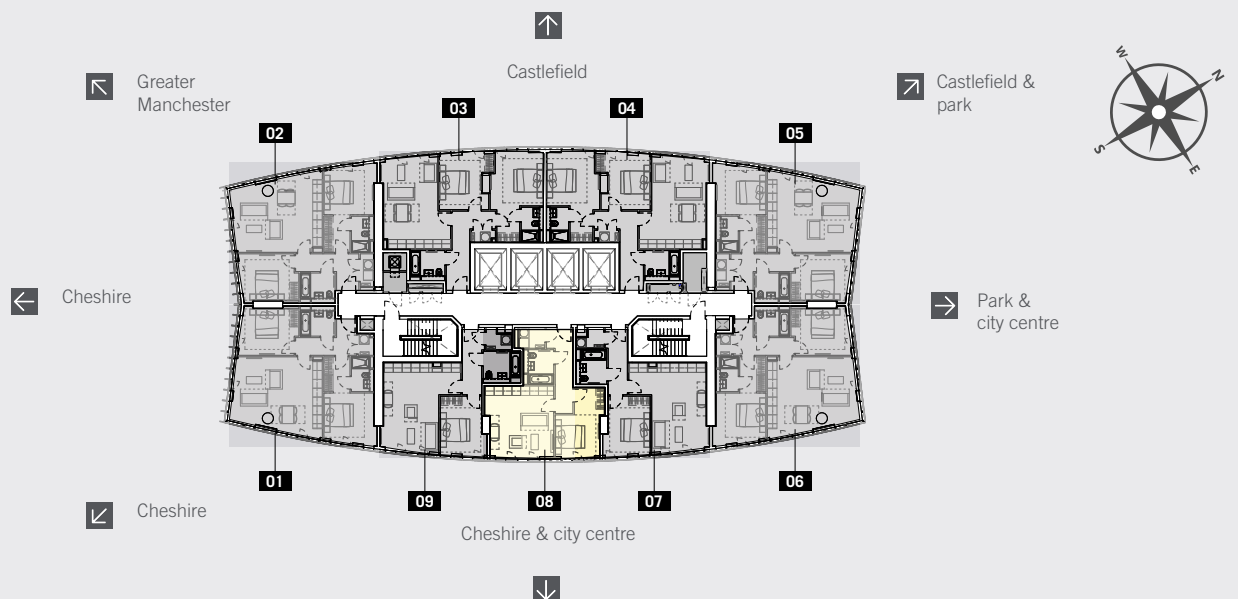

# One Bedroom Apartment - 08

THE BLADE  
MANCHESTER, UK

Total Size (Sqft)

561

12<sup>TH</sup> – 15<sup>TH</sup> FLOOR