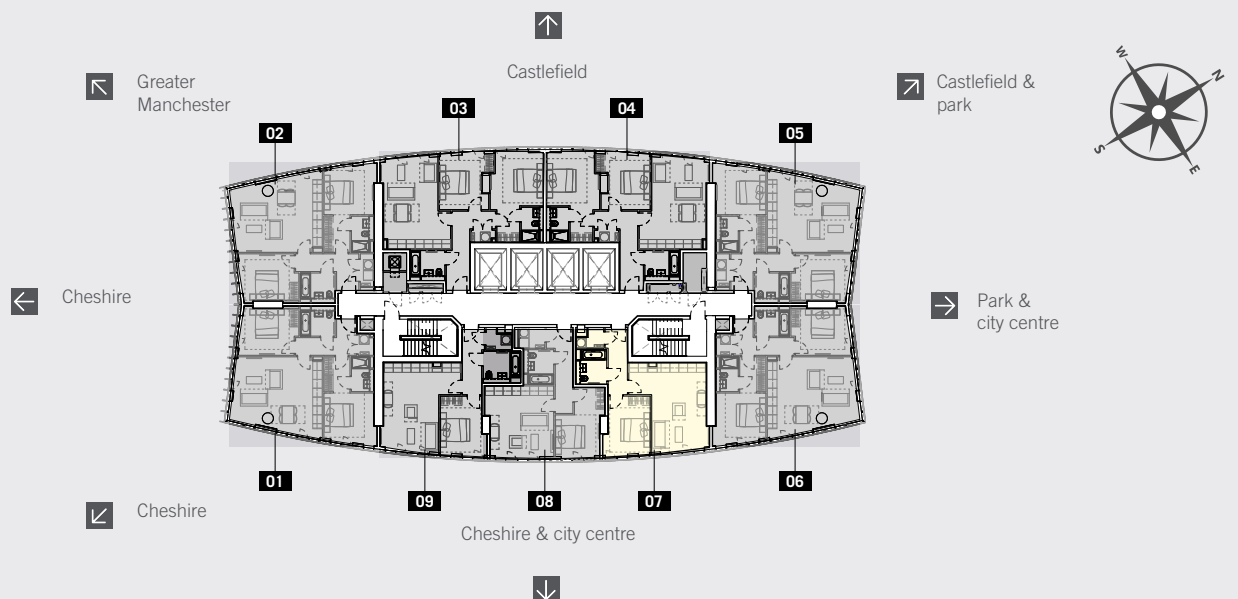

# One Bedroom Apartment - 07

THE BLADE  
MANCHESTER, UK

Total Size (Sqft)

575

12<sup>TH</sup> – 15<sup>TH</sup> FLOOR