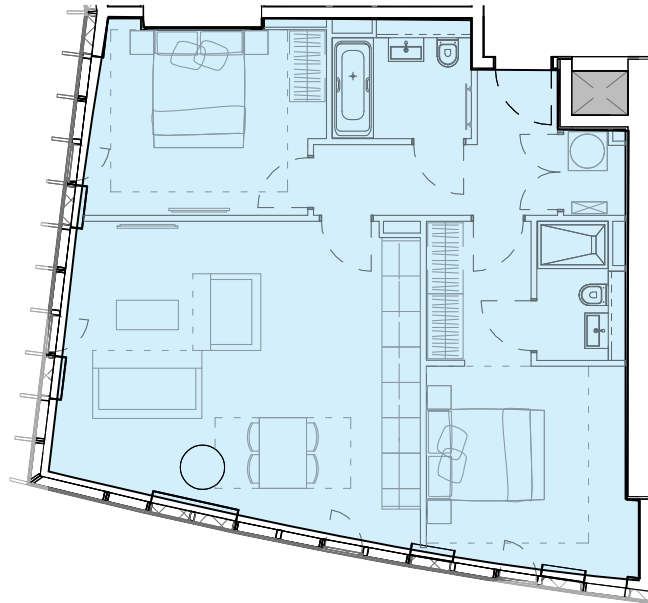

12<sup>TH</sup> – 15<sup>TH</sup> FLOOR

# Two Bedroom Apartments - 01 & 06

THE BLADE  
MANCHESTER, UK

Total Size (Sqft)

865

12<sup>TH</sup> – 15<sup>TH</sup> FLOOR

# Two Bedroom Apartments - 02 & 05

THE BLADE  
MANCHESTER, UK

Total Size (Sqft)

878

12<sup>TH</sup> – 15<sup>TH</sup> FLOOR