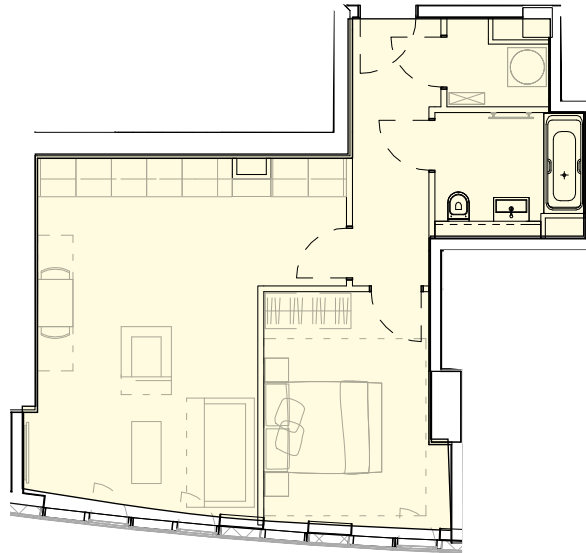

# One Bedroom Apartment - 08

THE BLADE  
MANCHESTER, UK

Total Size (Sqft)

561

12<sup>TH</sup> – 15<sup>TH</sup> FLOOR

# One Bedroom Apartment - 09

THE BLADE  
MANCHESTER, UK

Total Size (Sqft)

579