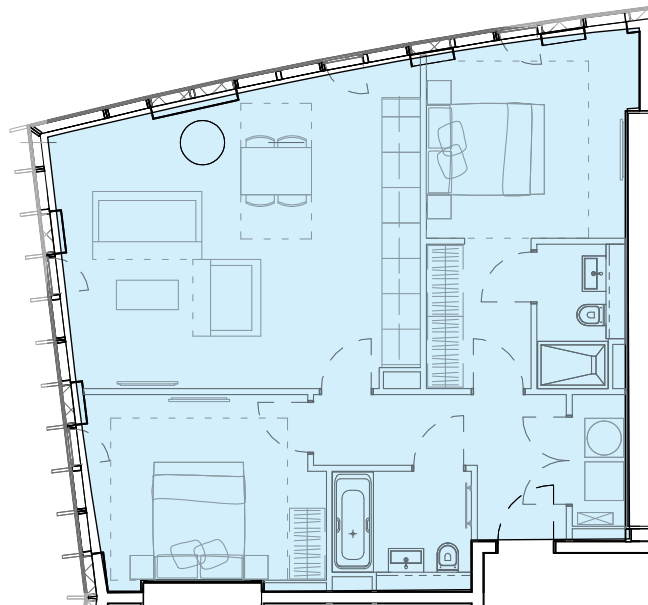

12<sup>TH</sup> – 15<sup>TH</sup> FLOOR

# Two Bedroom Apartments - 01 & 06

THE BLADE  
MANCHESTER, UK

Total Size (Sqft)

865

12<sup>TH</sup> – 15<sup>TH</sup> FLOOR

# Two Bedroom Apartments - 02 & 05

THE BLADE  
MANCHESTER, UK

Total Size (Sqft)

878

12<sup>TH</sup> – 15<sup>TH</sup> FLOOR

# Two Bedroom Apartments - 03 & 04

THE BLADE  
MANCHESTER, UK

Total Size (Sqft)

840

12<sup>TH</sup> – 15<sup>TH</sup> FLOOR