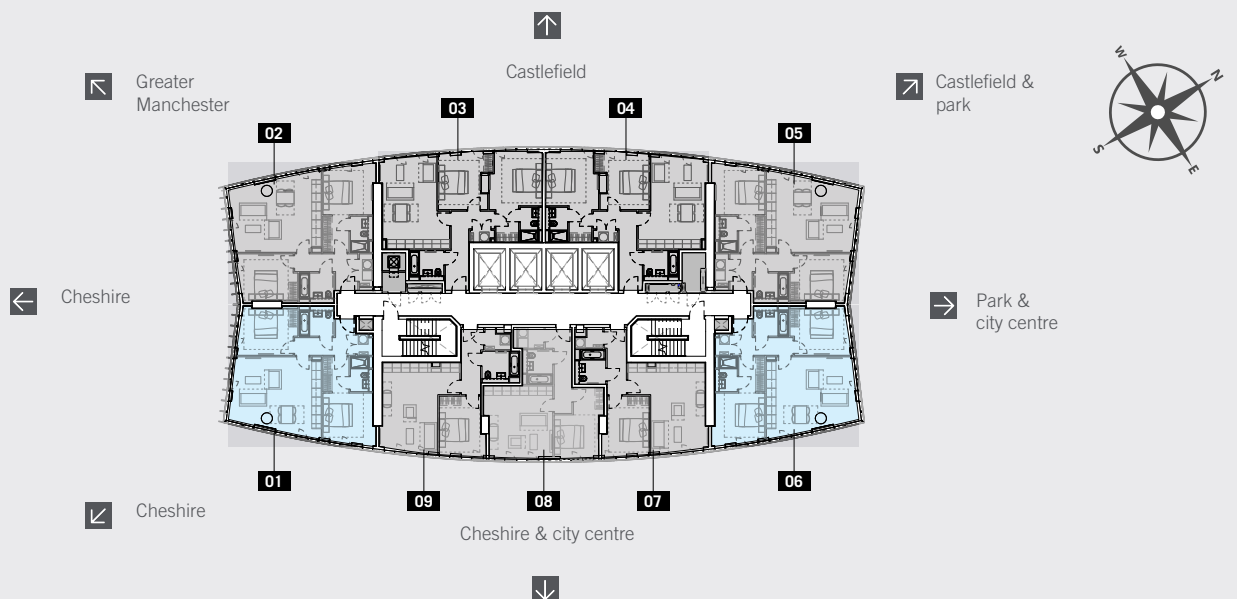

# Two Bedroom Apartments - 01 & 06

THE BLADE  
MANCHESTER, UK

Total Size (Sqft)

865

12<sup>TH</sup> – 15<sup>TH</sup> FLOOR

# Two Bedroom Apartments - 02 & 05

THE BLADE  
MANCHESTER, UK

Total Size (Sqft)

878

12<sup>TH</sup> – 15<sup>TH</sup> FLOOR